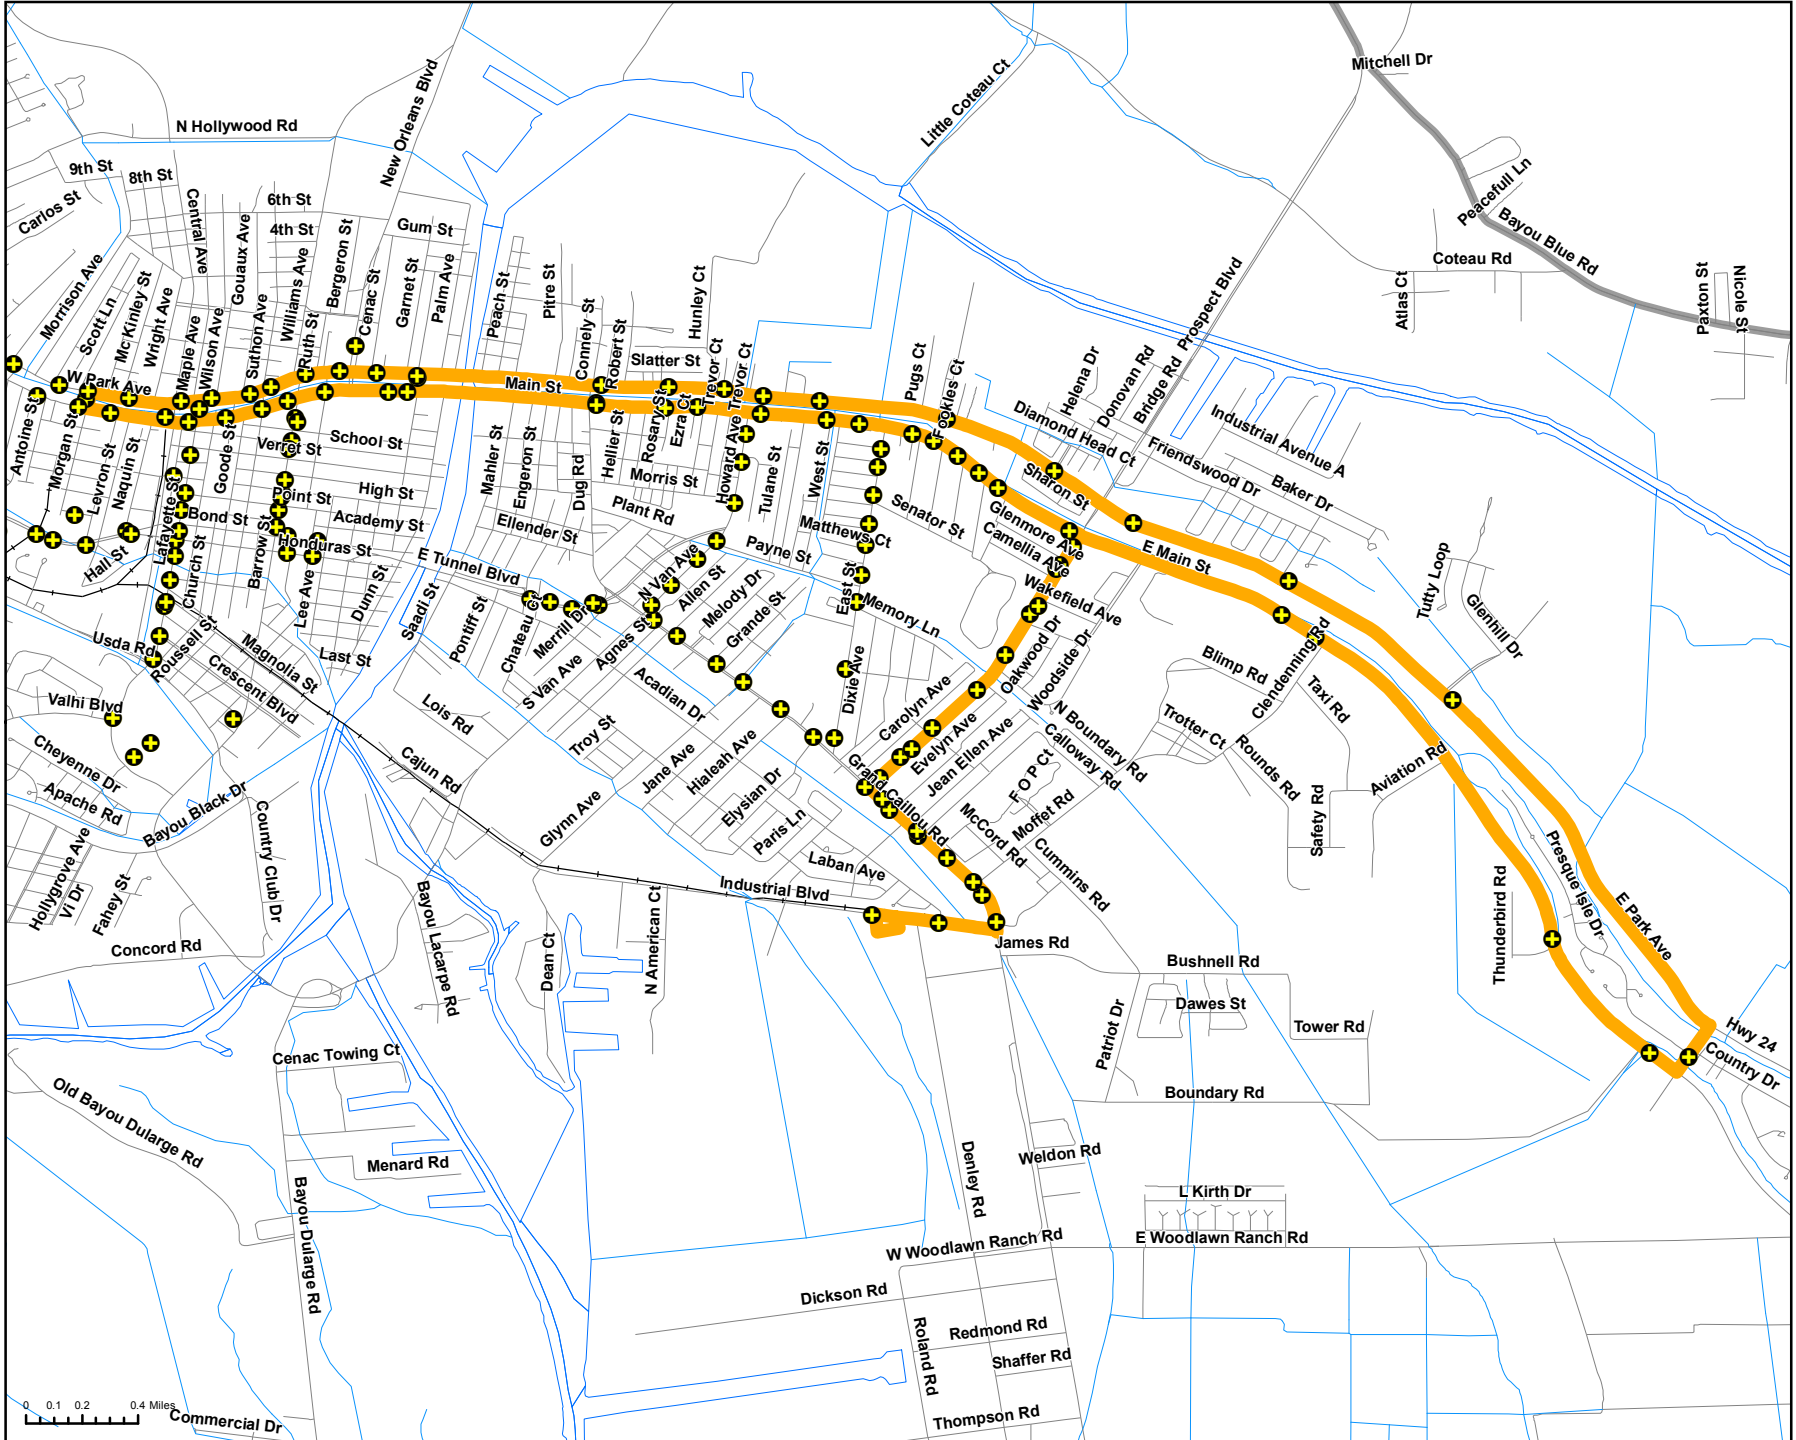

2015 Good Earth Transit - South Bayou Route

SCPDC
 South Central Planning &
 Development Commission
 Post Office Box 1870
 Gray, Louisiana 70359
 Phone: (985) 851-2900

Legend

- Road
- Railroad
- Hydrography
- Parish Boundary
- + Bus Stop
- Bus Route

TERREBONNE PARISH

LOUISIANA